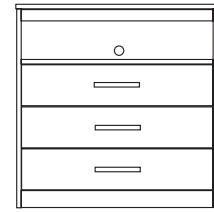

ABBOT COLLECTION

Full 4-Panel HB 48"
ITEM# ABB-196
56"W x 1"D x 48"H

Queen 4-Panel HB 48"
ITEM# ABB-198
62"W x 1"D x 48"H

King 4-Panel HB 48"
ITEM# ABB-197
78"W x 1"D x 48"H

(18W) 4-Panel Wall Guard HB 48" H
ITEM# ABB-179
18"W x 1"D x 48"H

(24W) 4-Panel Wall Guard HB 48" H
ITEM# ABB-184
24"W x 1"D x 48"H

(30W) 4-Panel Wall Guard 48" H
ITEM# ABB-185
30"W x 1"D x 48"H

Micro-Fridge Combo Unit - NO Trim
ITEM# ABB-117
48"W x 22"D x 43"H

Abbot Micro-Fridge Combo Unit
with Metal Shelf Protection
ITEM# ABB-118
48"W x 22"D x 43"H

3-Drawer Chest with Shelf
ITEM# ABB-116
36"W x 22"D x 36"H

Full 3-Panel HB 36"
ITEM# ABB-193
56"W x 1"D x 36"H

Queen 3-Panel HB 36"
ITEM# ABB-195
62"W x 1"D x 36"H

King 3-Panel HB 36"
ITEM# ABB-194
78"W x 1"D x 36"H