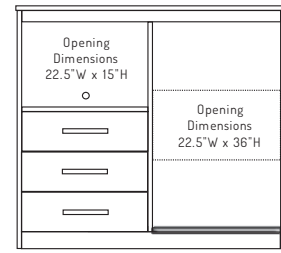

ABBOT COLLECTION

Full 4-Panel HB 48"
ITEM# ABB-196
56"W x 1"D x 48"H

Queen 4-Panel HB 48"
ITEM# ABB-198
62"W x 1"D x 48"H

King 4-Panel HB 48"
ITEM# ABB-197
78"W x 1"D x 48"H

(18W) 4-Panel Wall Guard HB 48" H
ITEM# ABB-179
18"W x 1"D x 48"H

(24W) 4-Panel Wall Guard HB 48" H
ITEM# ABB-184
24"W x 1"D x 48"H

(30W) 4-Panel Wall Guard 48" H
ITEM# ABB-185
30"W x 1"D x 48"H

Micro-Fridge Combo Unit - NO Trim
ITEM# ABB-117
48"W x 22"D x 43"H

Abbot Micro-Fridge Combo Unit
with Metal Shelf Protection
ITEM# ABB-118
48"W x 22"D x 43"H

3-Drawer Chest with Shelf
ITEM# ABB-116
36"W x 22"D x 36"H

Full 3-Panel HB 36"
ITEM# ABB-193
56"W x 1"D x 36"H

Queen 3-Panel HB 36"
ITEM# ABB-195
62"W x 1"D x 36"H

King 3-Panel HB 36"
ITEM# ABB-194
78"W x 1"D x 36"H